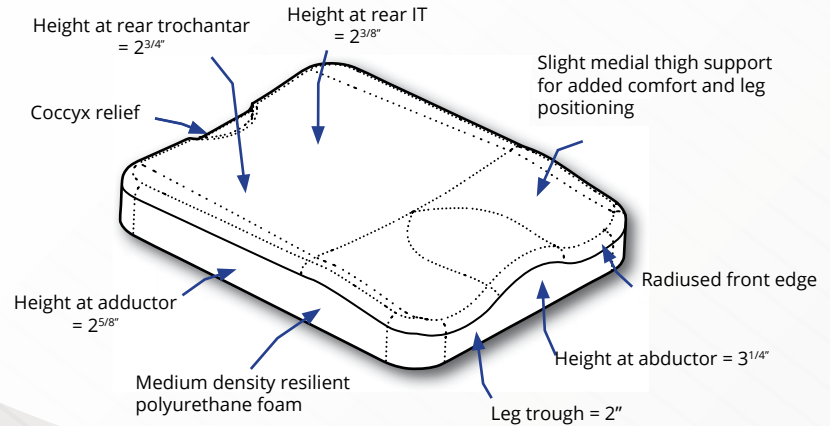

Serene Prime

THE PRIME CUSHION is designed for users that require mild postural support and offers gentle contours, helping to promote correct seating posture. A seat cushion made of medium density, high resilient, polyurethane foam, that is lightweight, comfortable and with good pressure management.

Stock Sizes – Same Day Shipment

ADP CODE: SE0001225

Part Number	Size	Part Number	Size
PR1616	16" x 16"	PR1818	18" x 18"
PR1618	16" x 18"	PR2016	20" x 16"
PR1816	18" x 16"	PR2018	20" x 18"

Non-Stock Sizes – Shipment within 3 business days

ADP CODE: SE0001225

Part Number	Size	Part Number	Size
PR1620	16" x 20"	PR2220	22" x 20"
PR1820	18" x 20"	PR2416	24" x 16"
PR2020	20" x 20"	PR2418	24" x 18"
PR2216	22" x 16"	PR2420	24" x 20"
PR2218	22" x 18"		

Product Highlights

- Standard water proof cover
- Radiused front edge for foot propelling
- Light weight cushion
- Non slip bottom on washable, incontinent cover
- Promotes mild postural support
- 4 way stretch, water resistant inner liner
- Medium density, high resilient, polyurethane foam