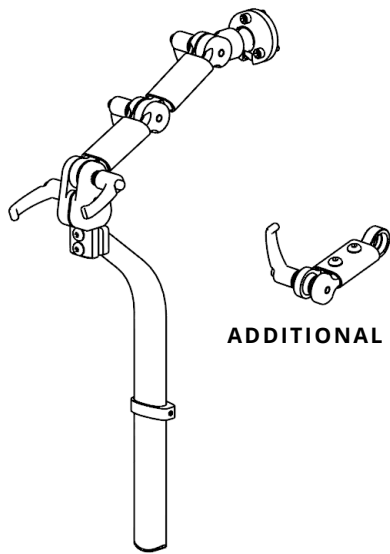

HEADREST COVER MATERIAL OPTIONS

WSC	4-WAY STRETCH COVER	\$0 X
PSC	NON-SLIP	\$40 X
ICC	ICC INFECTION CONTROL COVER	\$0 X

FUTURE MOBILITY HEALTHCARE

HEADREST HARDWARE OPTIONS

PART #	DESCRIPTION	RETAIL	QTY
HE01	FIXED HEADREST HARDWARE	\$130 X	
HE15	FIXED HEADREST CURVED HARDWARE	\$145 X	
HE02	FIXED HEADREST HARDWARE (PLUS 4")	\$155 X	
HE16	FIXED HEADREST CURVED HARDWARE (PLUS 4")	\$170 X	
HE03	SINGLE MULTI AXIAL HEADREST HARDWARE	\$210 X	
HE17	SINGLE MULTI AXIAL CURVED HEADREST HARDWARE	\$225 X	
HE04	SINGLE MULTI AXIAL HEADREST HARDWARE (+ 4")	\$235 X	
HE18	SINGLE MULTI AXIAL CURVED HEADREST HARDWARE (PLUS 4")	\$260 X	
HE05	DUAL MULTI AXIAL HEADREST HARDWARE	\$260 X	
HE19	DUAL MULTI AXIAL CURVED HEADREST HARDWARE	\$275 X	
HE06	DUAL MULTI AXIAL HEADREST HARDWARE (PLUS 4")	\$285 X	
HE20	DUAL MULTI AXIAL CURVED HEADREST HARDWARE (PLUS 4")	\$300 X	
HE21	INFINITE MULTI AXIAL HEADREST HARDWARE	\$275 X	
HE22	INFINITE MULTI AXIAL CURVED HEADREST HARDWARE	\$290 X	
HE23	INFINITE MULTI AXIAL HARDWARE (PLUS 4")	\$300 X	
HE10	LINKS MULTI-ADJUSTABLE HEAD REST HARDWARE (COMES WITH 2 LINKS)	\$255 X	
HE11	LINKS MULTI-ADJUSTABLE CURVED HEADREST HARDWARE (COMES WITH 2 LINKS)	\$275 X	
HE12	ADDITIONAL LINK (COMES WITH 2 LINKS)	\$50 X	
HE13	2 ADDITIONAL LINKS	\$100 X	
HE14	3 ADDITIONAL LINKS	\$150 X	

DUAL MULTI-AXIAL

FIXED HARDWARE

SINGLE MULTI-AXIAL

INFINITE MULTI-AXIAL CURVED

ADDITIONAL LINK

LINKS CURVED

HE10	LINKS MULTI ADJUSTABLE HEADREST (COMES WITH 2 LINKS)	\$255 X
HE11	LINKS MULTI ADJUSTABLE CURVED HEADREST (COMES WITH 2 LINKS)	\$275 X
HE12	ADDITIONAL LINK FOR HEADREST	\$50 X
HE13	ADDITIONAL LINK FOR HEADREST	\$100 X
HE15	ADDITIONAL LINK FOR HEADREST	\$150 X

UNIVERSAL HEADREST BRACKET

HEADREST BASE 2 HOLE KIT

HINGED CLAMP