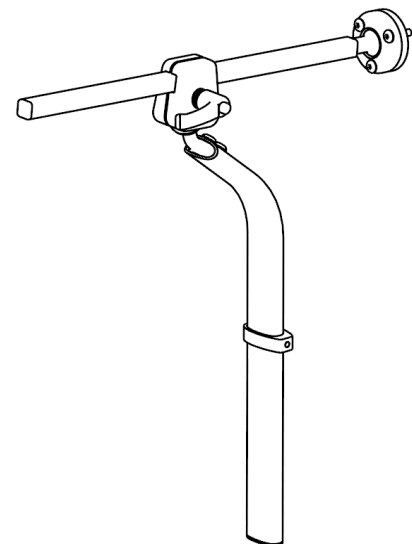

HEADREST COVER MATERIAL OPTIONS

WSC	4-WAY STRETCH COVER	\$0 X
PSC	NON-SLIP	\$40 X
ICC	ICC INFECTION CONTROL COVER	\$0 X

FUTURE MOBILITY HEALTHCARE

HEADREST HARDWARE OPTIONS

PART #	DESCRIPTION	RETAIL	QTY
HE01	FIXED HEADREST HARDWARE	\$130 X	
HE15	FIXED HEADREST CURVED HARDWARE	\$145 X	
HE02	FIXED HEADREST HARDWARE (PLUS 4")	\$155 X	
HE16	FIXED HEADREST CURVED HARDWARE (PLUS 4")	\$170 X	
HE03	SINGLE MULTI AXIAL HEADREST HARDWARE	\$210 X	
HE17	SINGLE MULTI AXIAL CURVED HEADREST HARDWARE	\$225 X	
HE04	SINGLE MULTI AXIAL HEADREST HARDWARE (+ 4")	\$235 X	
HE18	SINGLE MULTI AXIAL CURVED HEADREST HARDWARE (PLUS 4")	\$260 X	
HE05	DUAL MULTI AXIAL HEADREST HARDWARE	\$260 X	
HE19	DUAL MULTI AXIAL CURVED HEADREST HARDWARE	\$275 X	
HE06	DUAL MULTI AXIAL HEADREST HARDWARE (PLUS 4")	\$285 X	
HE20	DUAL MULTI AXIAL CURVED HEADREST HARDWARE (PLUS 4")	\$300 X	
HE21	INFINITE MULTI AXIAL HEADREST HARDWARE	\$275 X	
HE22	INFINITE MULTI AXIAL CURVED HEADREST HARDWARE	\$290 X	
HE23	INFINITE MULTI AXIAL HARDWARE (PLUS 4")	\$300 X	
HE10	LINKS MULTI-ADJUSTABLE HEAD REST HARDWARE (COMES WITH 2 LINKS)	\$255 X	
HE11	LINKS MULTI-ADJUSTABLE CURVED HEADREST HARDWARE (COMES WITH 2 LINKS)	\$275 X	
HE12	ADDITIONAL LINK (COMES WITH 2 LINKS)	\$50 X	
HE13	2 ADDITIONAL LINKS	\$100 X	
HE14	3 ADDITIONAL LINKS	\$150 X	

DUAL MULTI-AXIAL

FIXED HARDWARE

SINGLE MULTI-AXIAL

INFINITE MULTI-AXIAL CURVED

ADDITIONAL LINK

LINKS CURVED

HE10	LINKS MULTI ADJUSTABLE HEADREST (COMES WITH 2 LINKS)	\$255 X
HE11	LINKS MULTI ADJUSTABLE CURVED HEADREST (COMES WITH 2 LINKS)	\$275 X
HE12	ADDITIONAL LINK FOR HEADREST	\$50 X
HE13	ADDITIONAL LINK FOR HEADREST	\$100 X
HE15	ADDITIONAL LINK FOR HEADREST	\$150 X