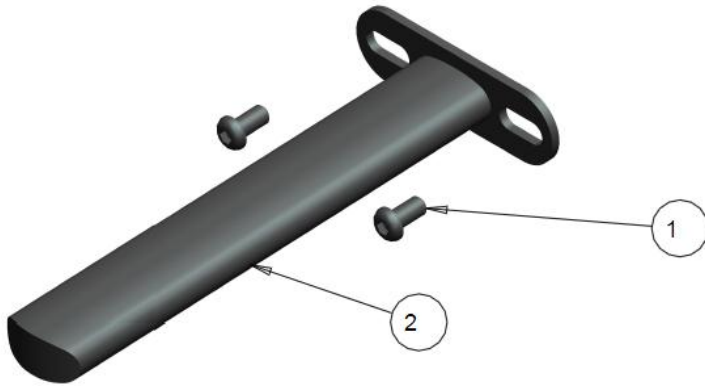

HEADREST HORIZONTAL TUBES

HEADREST FIXED HORIZONTAL TUBE