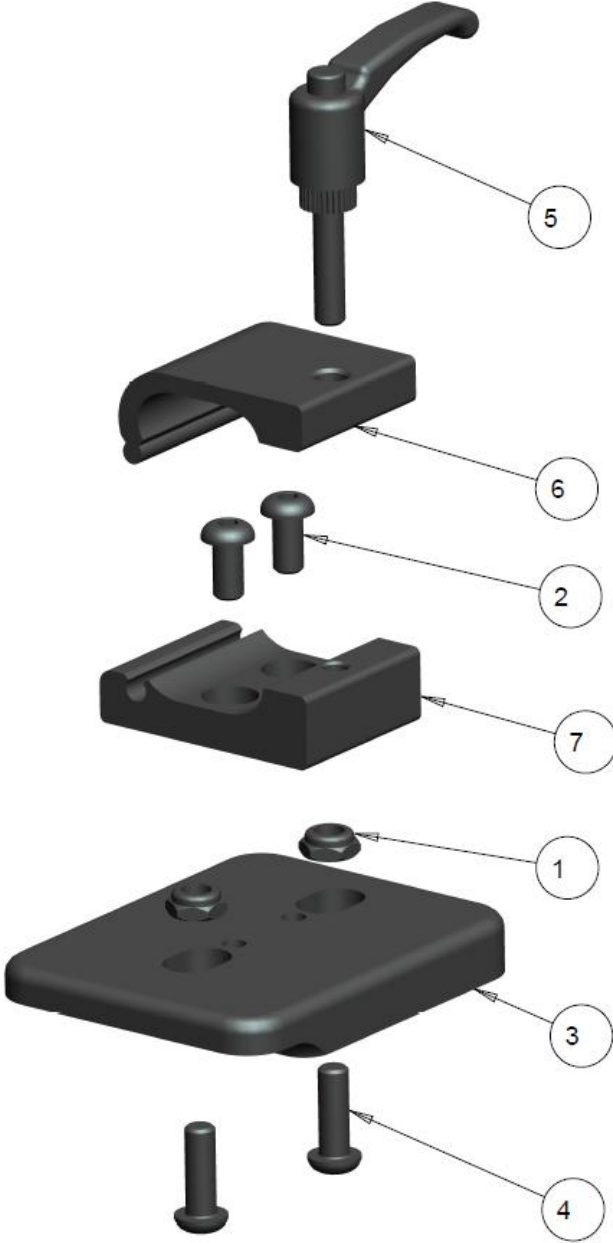

NOTES:

LINKS HEADREST BALL JOINT

LINKS HEADREST SINGLE LINK

LINKS HEADREST BALL JOINT TABLE

ITEM	QTY	NOTES	PART NO.	DESCRIPTION	PRICE/ UNIT
1	1		1001200	SPACER PLATE, BALL SOCKET CLAMP	\$12.00
2	3		1006241	SCREW, SOCKET HEAD CAP, 10-32NFX 3/4	\$3.00
3	1		1014042	COBRA BALL JOINT MACHINED	\$25.00
4	1		1014045	SLOTTED INSIDE PLATE- BALL JOINT	\$14.00
	1		1014044	KIT, LINKS BALL JOINT (ITEMS 1-4)	\$44.00

NOTES:

LINKS HEADREST SINGLE LINK TABLE

ITEM	QTY	NOTES	PART NO.	DESCRIPTION	PRICE/ UNIT
1	2		1000411	SCREW, SOC BUTTON HEAD 1/4-20 X 0.500	\$3.00
2	1		1014032	MAIN OVAL TUBE HOUSING	\$16.00
3	1		1014033	RING STRAIGHT LINK MACHINED	\$18.00
4	1		1014034	CONE STRAIGHT LINK MAIN	\$14.00
5	1		1014035	CONE STRAIGHT LINK INSERT	\$10.00
6	1		1015360	1/4-20 RATCHET HANDLE	\$17.00
	1		1014031	KIT, ADDITIONAL LINK SINGLE (ITEMS 1-6)	\$50.00

NOTES:

HEADREST BASE ADAPTOR BRACKET

2-HOLE HEADREST BASE ADAPTOR BRACKET

2-HOLE HEADREST BASE ADAPTOR BRACKET TABLE

ITEM	QTY	NOTES	PART NO.	DESCRIPTION	PRICE/ UNIT
1	2		1000397	NUT, HEX-NYLOCK THIN, 1/4-20NC	\$2.00
2	2		1000411	SCREW, SOC BUTTON HEAD 1/4-20 X 0.500	\$3.00
3	1		1001367	2-HOLE MOUNTING PLATE	\$50.00
4	2		1001391	SCREW, SOCKET HEAD BUTTON, 1/4-20NC X 3/4	\$3.00
5	1		1015360	1/4-20 RATCHET HANDLE	\$17.00
6	1		1019474	OVAL UPPER CLAMP	\$16.00
7	1		1019475	OVAL TUBE LOWER CLAMP	\$20.00
	1		1001209	KIT, 2-HOLE HEADREST ADAPTOR BRACKET (ITEMS 1-7)	\$105.00

NOTES:

UNIVERSAL HEADREST BASE ADAPTOR BRACKET

UNIVERSAL HEADREST BASE ADAPTOR BRACKET TABLE

ITEM	QTY	NOTES	PART NO.	DESCRIPTION	PRICE/ UNIT
1	1		1000218	UNIVERSAL MOUNTING PLATE, HEADREST	\$61.00
2	2		1000397	NUT, HEX-NYLOCK THIN, 1/4-20NC	\$2.00
3	2		1000411	SCREW,SOC BUTTON HEAD 1/4-20 X 0.500	\$3.00
4	2		1001391	SCREW, SOCKET HEAD BUTTON, 1/4-20NC X 3/4	\$3.00
5	1		1015360	1/4-20 RATCHET HANDLE	\$17.00
6	1		1019474	OVAL UPPER CLAMP	\$16.00
7	1		1019475	OVAL TUBE LOWER CLAMP	\$20.00
	1		1003995	KIT, UNIVERSAL HEADREST ADAPTOR BRACKET (ITEMS 1-7)	\$120.00