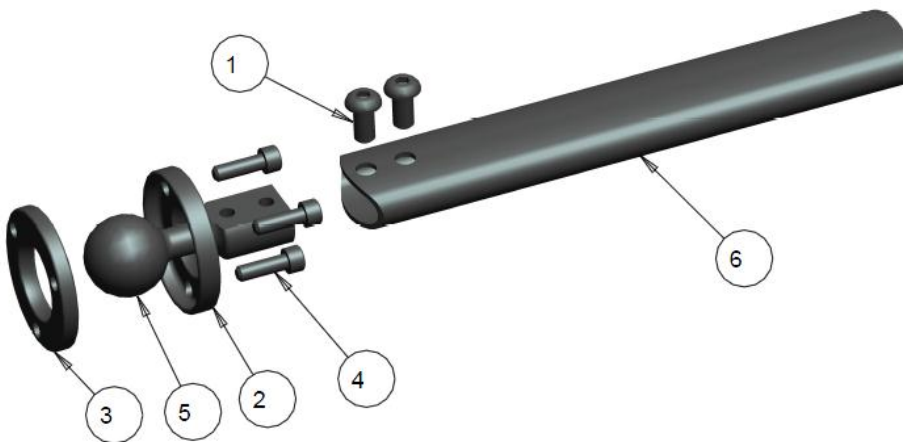

NOTES:

HEADREST INFINITE VERTICLE TUBE

HEADREST INFINITE VERTICLE TUBE TABLE

ITEM	QTY	NOTES	PART NO.	DESCRIPTION	PRICE/ UNIT
1	2		1000411	SCREW,SOC BUTTON HEAD 1/4-20 X 0.500	\$3.00
2	1		1001199	HEADREST LOCKING COLLAR	\$12.00
3	1		1001214	SCREW, SET, SOC HD CUP POINT #10-32 X 3/16	\$2.00
4	1		1005791	MULTIAXIAL HEADREST CURVED VERT POST WELDMENT	\$52.00
	1		1007005	MULTIAXIAL HEADREST CURVED VERT POST + 4" WELDMENT	\$72.00
	1		1020201	MULTIAXIAL HEADREST STRAIGHT VERT POST WELDMENT	\$47.00
5	1		1007001	BALL-JOINT, 1" DIA CURVED	\$27.00
6	1		1015360	1/4-20 RATCHET HANDLE	\$17.00
7	1		1016938	SINGLE HANDLE MAIN HOUSING RT	\$57.00
8	1		1016939	SINGLE HANDLE MAIN HOUSING LT	\$57.00
	1		1016937	KIT, INFINITE CURVED POST STANDARD (ITEMS 1-8)	\$215.00
	1		1021428	KIT, INFINITE CURVED POST + 4" (ITEMS 1-8)	\$235.00
	1		1020999	KIT, INFINITE STRAIGHT POST (ITEMS 1-8)	\$210.00

NOTES:

HEADREST HORIZONTAL TUBES

HEADREST FIXED HORIZONTAL TUBE

HEADREST ARTICULATED HORIZONTAL TUBE

HEADREST INFINITE HORIZONTAL TUBE

HEADREST FIXED HORIZONTAL TUBE TABLE

ITEM	QTY	NOTES	PART NO.	DESCRIPTION	PRICE/ UNIT
1	2		1000411	SCREW,SOC BUTTON HEAD 1/4-20 X 0.500	\$3.00
2	1		1000790	HORIZONTAL FIXED HEADREST WELDMENT	\$49.00
	1		1003047	HORIZONTAL FIXED HEADREST WELDMENT +4"	\$59.00
	1		1001208	KIT, HORIZONTAL FIXED HEADREST (ITEMS 1-2)	\$52.00
	1		1004365	KIT, HORIZONTAL FIXED HEADREST +4" (ITEMS 1-2)	\$62.00