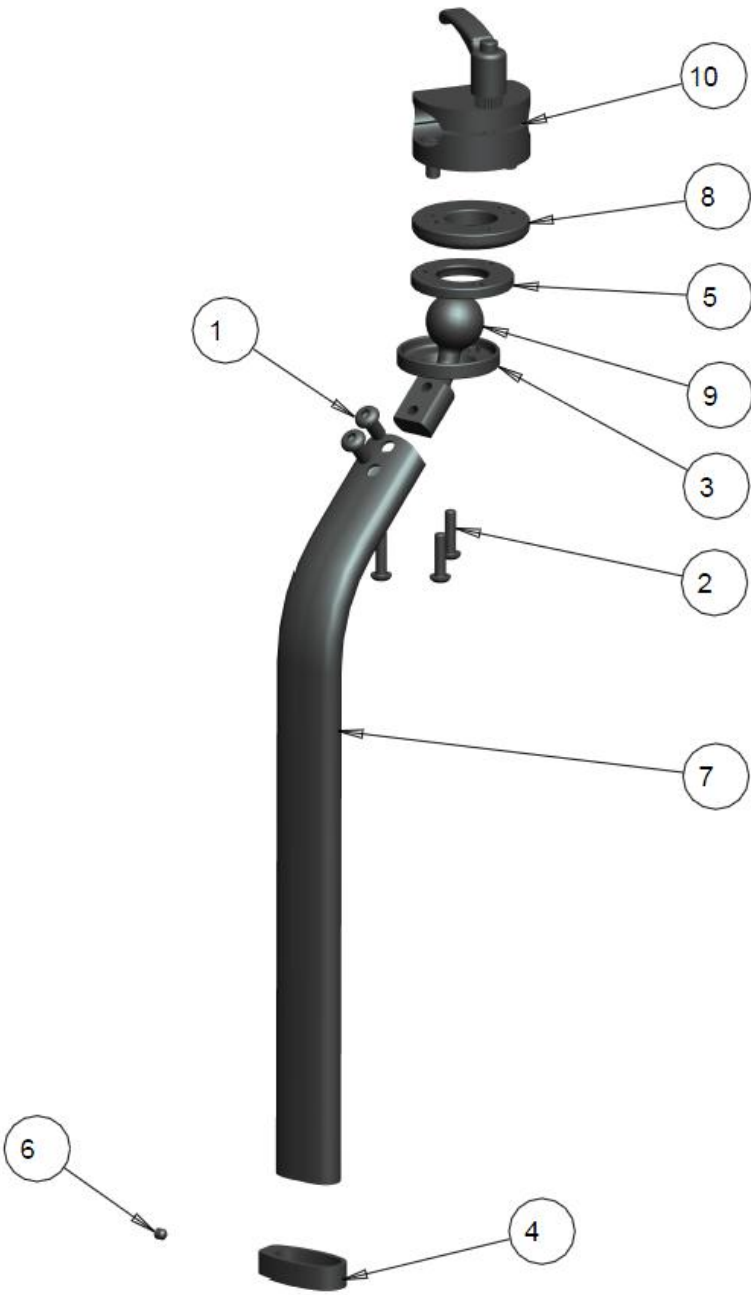

HEADREST VERTICLE TUBES
HEADREST FIXED VERTICLE TUBE

HEADREST FIXED VERTICLE TUBE TABLE

ITEM	QTY	NOTES	PART NO.	DESCRIPTION	PRICE/ UNIT
1	1		1001199	HEADREST LOCKING COLLAR	\$12.00
2	1		1001214	SCREW, SET, SOC HD CUP POINT #10-32 X 3/16	\$2.00
3	1		1019596	CURVED HINGED OVAL HEADREST CLAMP	\$48.00
4	1		1001393	HEADREST CURVED POST WELDMENT	\$52.00
	1		1003928	HEADREST CURVED POST WELDMENT + 4"	\$72.00
	1		1018183	HEADREST STRAIGHT POST WELDMENT	\$47.00
	1		1021424	KIT, CURVED POST STANDARD (ITEMS 1-4)	\$110.00
	1		1021425	KIT, CURVED POST PLUS 4" (ITEMS 1-4)	\$135.00
	1		1021426	KIT, STRAIGHT POST STANDARD (ITEMS 1-4)	\$105.00

NOTES:

HEADREST MULTI-AXIAL VERTICLE TUBE

HEADREST MULTI-AXIAL VERTICLE TUBE TABLE

ITEM	QTY	NOTES	PART NO.	DESCRIPTION	PRICE/ UNIT
1	2		1000411	SCREW,SOC BUTTON HEAD 1/4-20 X 0.500	\$3.00
2	3		1000937	SCREW, SOCKET HEAD BUTTON, #10-32NF X 3/4	\$3.00
3	1		1001198	FACE PLATE, BALL SOCKET CLAMP	\$14.00
4	1		1001199	HEADREST LOCKING COLLAR	\$12.00
5	1		1001200	SPACER PLATE, BALL SOCKET CLAMP	\$12.00
6	1		1001214	SCREW, SET, SOC HD CUP POINT #10-32 X 3/16	\$2.00
7	1		1007004	MULTIAXIAL HEADREST CURVED VERT POST WELDMENT	\$52.00
	1		1007005	MULTIAXIAL HEADREST CURVED VERT POST WELDMENT +4"	\$72.00
	1		1020201	MULTIAXIAL HEADREST STRAIGHT VERT POST WELDMENT	\$47.00
8	1		1005793	MOUNT PLATE, BALL SOCKET CLAMP	\$17.00
9	1		1007001	BALL-JOINT, 1" DIA CURVED	\$27.00
10	1		1020987	CIRCULAR HINGED HEADREST CLAMP	\$58.00
	1		1007007	KIT, MULTI CURVED POST STANDARD (ITEMS 1-10)	\$180.00
	1		1007008	KIT, MULTI CURVED POST +4" (ITEMS 1-10)	\$200.00
	1		1021427	KIT, MULTI STRAIGHT POST STANDARD (ITEMS 1-10)	\$175.00