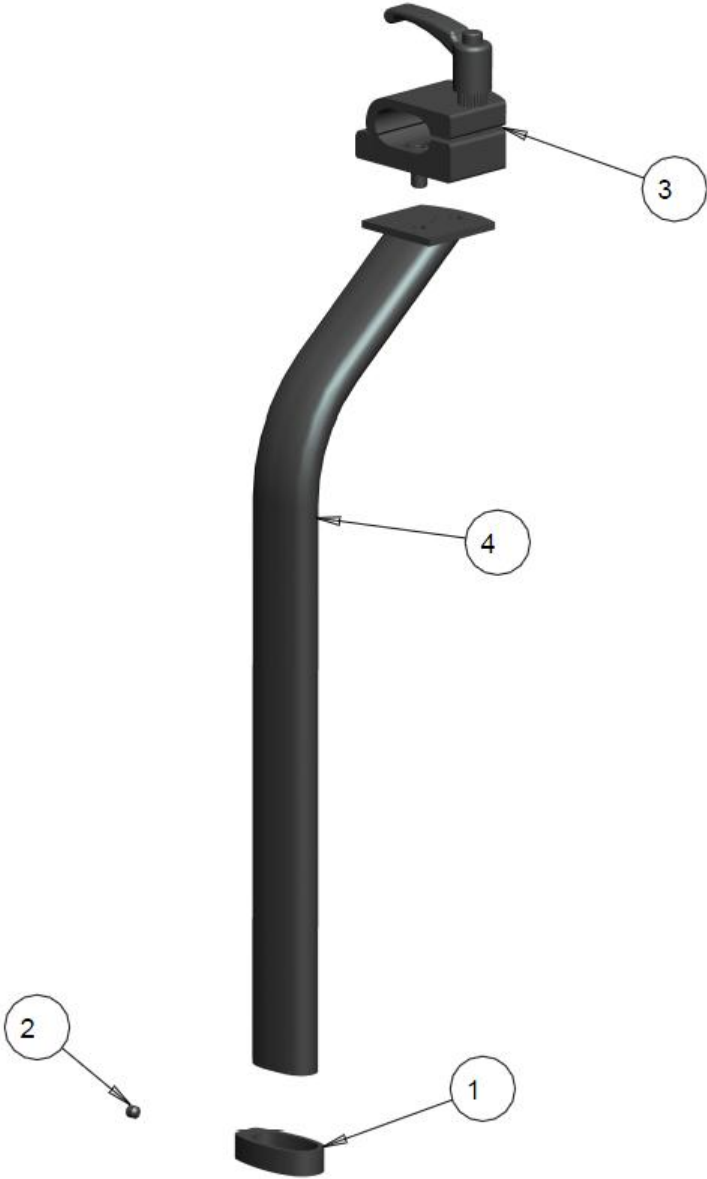

Contents

HEADREST VERTICLE TUBES	5
HEADREST FIXED VERTICLE TUBE	5
HEADREST MULTI-AXIAL VERTICLE TUBE	7
HEADREST INFINITE VERTICLE TUBE	9
HEADREST HORIZONTAL TUBES	11
HEADREST FIXED HORIZONTAL TUBE	11
HEADREST ARTICULATED HORIZONTAL TUBE	11
HEADREST INFINITE HORIZONTAL TUBE	11
LINKS HEADREST	13
LINKS HEADREST STRAIGHT VERTICLE TUBE	13
LINKS HEADREST CURVED VERTICLE TUBE	15
LINKS HEADREST BALL JOINT	17
LINKS HEADREST SINGLE LINK	17
HEADREST BASE ADAPTOR BRACKET	19
2-HOLE HEADREST BASE ADAPTOR BRACKET	19
UNIVERSAL HEADREST BASE ADAPTOR BRACKET	21

HEADREST VERTICLE TUBES
HEADREST FIXED VERTICLE TUBE

HEADREST FIXED VERTICLE TUBE TABLE

ITEM	QTY	NOTES	PART NO.	DESCRIPTION	PRICE/ UNIT
1	1		1001199	HEADREST LOCKING COLLAR	\$12.00
2	1		1001214	SCREW, SET, SOC HD CUP POINT #10-32 X 3/16	\$2.00
3	1		1019596	CURVED HINGED OVAL HEADREST CLAMP	\$48.00
4	1		1001393	HEADREST CURVED POST WELDMENT	\$52.00
	1		1003928	HEADREST CURVED POST WELDMENT + 4"	\$72.00
	1		1018183	HEADREST STRAIGHT POST WELDMENT	\$47.00
	1		1021424	KIT, CURVED POST STANDARD (ITEMS 1-4)	\$110.00
	1		1021425	KIT, CURVED POST PLUS 4" (ITEMS 1-4)	\$135.00
	1		1021426	KIT, STRAIGHT POST STANDARD (ITEMS 1-4)	\$105.00