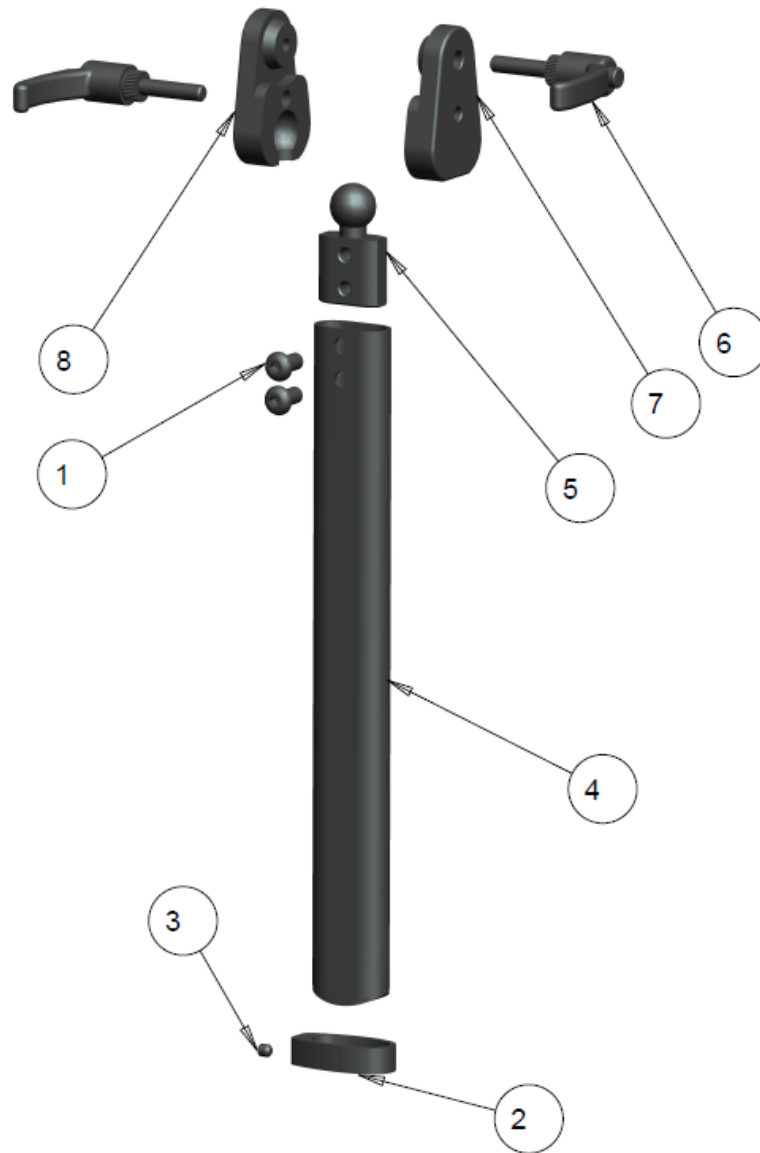

NOTES:

HEADREST ARTICULATED HORIZONTAL TUBE TABLE

ITEM	QTY	NOTES	PART NO.	DESCRIPTION	PRICE/ UNIT
1	2		1000411	SCREW,SOC BUTTON HEAD 1/4-20 X 0.500	\$3.00
2	1		1001198	FACE PLATE, BALL SOCKET CLAMP	\$14.00
3	1		1001200	SPACER PLATE, BALL SOCKET CLAMP	\$12.00
4	3		1001203	SCREW, SOCKET HEAD CAP, 10-32NF X 5/8	\$3.00
5	1		1002533	BALL-JOINT, 1" DIA	\$25.00
6	1		1001210	HEADREST HORIZONTAL ARTICULATED WELDMENT	\$40.00
	1		1003980	HEADREST HORIZONTAL ARTICULATED +4" WELDMENT	\$50.00
	1		1003427	KIT, HORIZONTAL ARTICULATED HEADREST (ITEMS 1-6)	\$90.00
	1		1003996	KIT, HORIZONTAL ARTICULATED HEADREST +4" (ITEMS 1-6)	\$100.00

NOTES:

HEADREST INFINITE HORIZONTAL TUBE TABLE

ITEM	QTY	NOTES	PART NO.	DESCRIPTION	PRICE/ UNIT
1	3		1000937	SCREW, SOCKET HEAD BUTTON, #10-32NF X 3/4	\$3.00
2	1		1001198	FACE PLATE, BALL SOCKET CLAMP	\$14.00
3	1		1001200	SPACER PLATE, BALL SOCKET CLAMP	\$12.00
4	1		1021420	HORIZONTAL SQ TUBE WELDMENT	\$63.00
	1		1016941	HORIZONTAL SQ TUBE WELDMENT (+4")	\$68.00
5	1		1016945	SQUARE ENDPLUG 0.5 X 0.5	\$2.50
	1	A	1021429	KIT, HORIZONTAL INFINITE HEADREST (ITEMS 1-5)	\$89.00
	1	A	1016943	KIT, HORIZONTAL INFINITE HEADREST +4" (ITEMS 1-5)	\$94.00

NOTES: A ONLY TO BE USED WITH INFINITE VERTICLE TUBE HARDWARE

LINKS HEADREST

LINKS HEADREST STRAIGHT VERTICLE TUBE

LINKS HEADREST STRAIGHT VERTICLE TUBE TABLE

ITEM	QTY	NOTES	PART NO.	DESCRIPTION	PRICE/ UNIT
1	2		1000411	SCREW,SOC BUTTON HEAD 1/4-20 X 0.500	\$3.00
2	1		1001199	HEADREST LOCKING COLLAR	\$12.00
3	1		1001214	SCREW, SET, SOC HD CUP POINT #10-32 X 3/16	\$2.00
4	1		1014048	VERTICLE OVAL TUBE LINKS WELD	\$44.00
5	1		1014268	BALL-JOINT, .687 DIA	\$32.00
6	2		1015360	1/4-20 RATCHET HANDLE	\$17.00
7	1		1015362	BALL JOINT HANDLE MAIN HOUSING RT	\$58.00
8	1		1015363	BALL JOINT HANDLE MAIN HOUSING LT	\$58.00
	1		1015361	KIT, LINKS STRAIGHT POST (ITEMS 1-8)	\$196.00