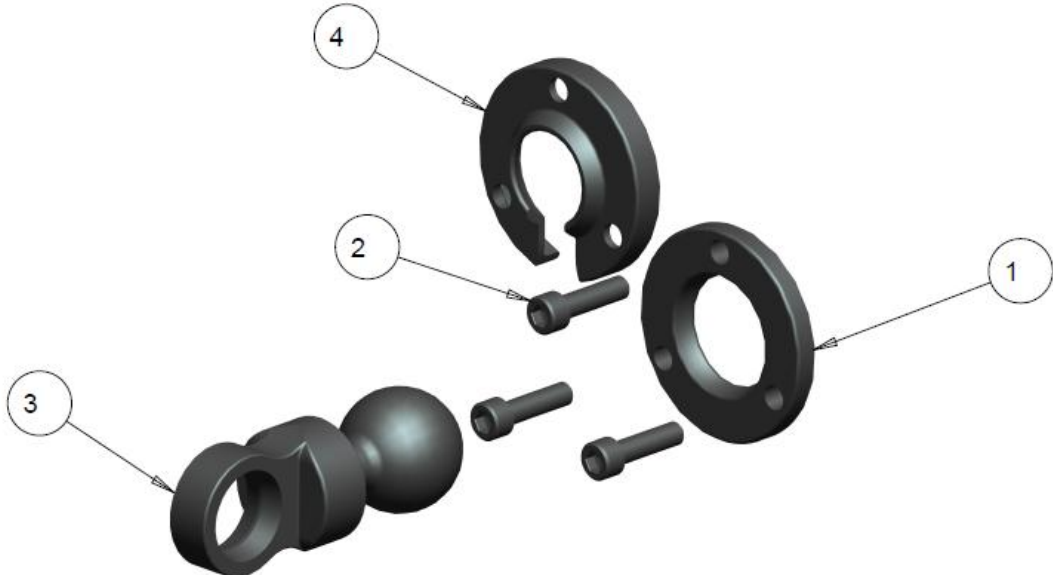

NOTES: A ONLY TO BE USED WITH INFINITE VERTICLE TUBE HARDWARE

LINKS HEADREST

LINKS HEADREST STRAIGHT VERTICLE TUBE

LINKS HEADREST STRAIGHT VERTICLE TUBE TABLE

ITEM	QTY	NOTES	PART NO.	DESCRIPTION	PRICE/ UNIT
1	2		1000411	SCREW,SOC BUTTON HEAD 1/4-20 X 0.500	\$3.00
2	1		1001199	HEADREST LOCKING COLLAR	\$12.00
3	1		1001214	SCREW, SET, SOC HD CUP POINT #10-32 X 3/16	\$2.00
4	1		1014048	VERTICLE OVAL TUBE LINKS WELD	\$44.00
5	1		1014268	BALL-JOINT, .687 DIA	\$32.00
6	2		1015360	1/4-20 RATCHET HANDLE	\$17.00
7	1		1015362	BALL JOINT HANDLE MAIN HOUSING RT	\$58.00
8	1		1015363	BALL JOINT HANDLE MAIN HOUSING LT	\$58.00
	1		1015361	KIT, LINKS STRAIGHT POST (ITEMS 1-8)	\$196.00

NOTES:

LINKS HEADREST CURVED VERTICLE TUBE

LINKS HEADREST CURVED VERTICLE TUBE TABLE

ITEM	QTY	NOTES	PART NO.	DESCRIPTION	PRICE/ UNIT
1	1		1001199	HEADREST LOCKING COLLAR	\$12.00
2	1		1001214	SCREW, SET, SOC HD CUP POINT #10-32 X 3/16	\$2.00
3	2		1001381	SOC HD SCREW 1/4-20 X 1.00	\$3.00
4	2		1015360	1/4-20 RATCHET HANDLE	\$17.00
5	1		1015362	BALL JOINT HANDLE MAIN HOUSING RT	\$58.00
6	1		1015363	BALL JOINT HANDLE MAIN HOUSING LT	\$58.00
7	1		1015445	CURVED VERTICLE OVAL TUBE LINKS	\$63.00
8	1		1015448	BALL-JOINT, .687 DIA (NOT THREADED)	\$32.00
	1		1015444	KIT, LINKS CURVED POST (ITEMS 1-8)	\$206.00

NOTES:

LINKS HEADREST BALL JOINT

LINKS HEADREST SINGLE LINK

LINKS HEADREST BALL JOINT TABLE

ITEM	QTY	NOTES	PART NO.	DESCRIPTION	PRICE/ UNIT
1	1		1001200	SPACER PLATE, BALL SOCKET CLAMP	\$12.00
2	3		1006241	SCREW, SOCKET HEAD CAP, 10-32NFX 3/4	\$3.00
3	1		1014042	COBRA BALL JOINT MACHINED	\$25.00
4	1		1014045	SLOTTED INSIDE PLATE- BALL JOINT	\$14.00
	1		1014044	KIT, LINKS BALL JOINT (ITEMS 1-4)	\$44.00