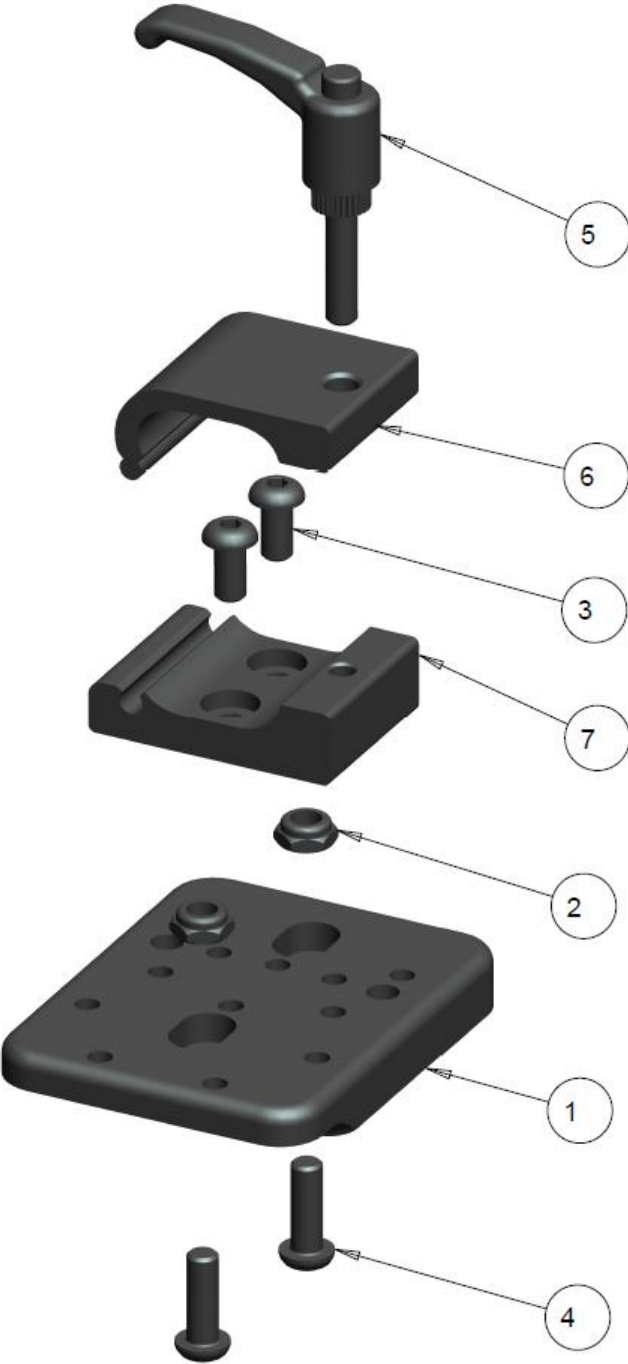

NOTES:

LINKS HEADREST BALL JOINT

LINKS HEADREST SINGLE LINK

LINKS HEADREST BALL JOINT TABLE

ITEM	QTY	NOTES	PART NO.	DESCRIPTION	PRICE/ UNIT
1	1		1001200	SPACER PLATE, BALL SOCKET CLAMP	\$12.00
2	3		1006241	SCREW, SOCKET HEAD CAP, 10-32NFX 3/4	\$3.00
3	1		1014042	COBRA BALL JOINT MACHINED	\$25.00
4	1		1014045	SLOTTED INSIDE PLATE- BALL JOINT	\$14.00
	1		1014044	KIT, LINKS BALL JOINT (ITEMS 1-4)	\$44.00

NOTES:

LINKS HEADREST SINGLE LINK TABLE

ITEM	QTY	NOTES	PART NO.	DESCRIPTION	PRICE/ UNIT
1	2		1000411	SCREW, SOC BUTTON HEAD 1/4-20 X 0.500	\$3.00
2	1		1014032	MAIN OVAL TUBE HOUSING	\$16.00
3	1		1014033	RING STRAIGHT LINK MACHINED	\$18.00
4	1		1014034	CONE STRAIGHT LINK MAIN	\$14.00
5	1		1014035	CONE STRAIGHT LINK INSERT	\$10.00
6	1		1015360	1/4-20 RATCHET HANDLE	\$17.00
	1		1014031	KIT, ADDITIONAL LINK SINGLE (ITEMS 1-6)	\$50.00

NOTES:

HEADREST BASE ADAPTOR BRACKET

2-HOLE HEADREST BASE ADAPTOR BRACKET

2-HOLE HEADREST BASE ADAPTOR BRACKET TABLE

ITEM	QTY	NOTES	PART NO.	DESCRIPTION	PRICE/ UNIT
1	2		1000397	NUT, HEX-NYLOCK THIN, 1/4-20NC	\$2.00
2	2		1000411	SCREW, SOC BUTTON HEAD 1/4-20 X 0.500	\$3.00
3	1		1001367	2-HOLE MOUNTING PLATE	\$50.00
4	2		1001391	SCREW, SOCKET HEAD BUTTON, 1/4-20NC X 3/4	\$3.00
5	1		1015360	1/4-20 RATCHET HANDLE	\$17.00
6	1		1019474	OVAL UPPER CLAMP	\$16.00
7	1		1019475	OVAL TUBE LOWER CLAMP	\$20.00
	1		1001209	KIT, 2-HOLE HEADREST ADAPTOR BRACKET (ITEMS 1-7)	\$105.00

NOTES:

UNIVERSAL HEADREST BASE ADAPTOR BRACKET

UNIVERSAL HEADREST BASE ADAPTOR BRACKET TABLE

ITEM	QTY	NOTES	PART NO.	DESCRIPTION	PRICE/ UNIT
1	1		1000218	UNIVERSAL MOUNTING PLATE, HEADREST	\$61.00
2	2		1000397	NUT, HEX-NYLOCK THIN, 1/4-20NC	\$2.00
3	2		1000411	SCREW,SOC BUTTON HEAD 1/4-20 X 0.500	\$3.00
4	2		1001391	SCREW, SOCKET HEAD BUTTON, 1/4-20NC X 3/4	\$3.00
5	1		1015360	1/4-20 RATCHET HANDLE	\$17.00
6	1		1019474	OVAL UPPER CLAMP	\$16.00
7	1		1019475	OVAL TUBE LOWER CLAMP	\$20.00
	1		1003995	KIT, UNIVERSAL HEADREST ADAPTOR BRACKET (ITEMS 1-7)	\$120.00