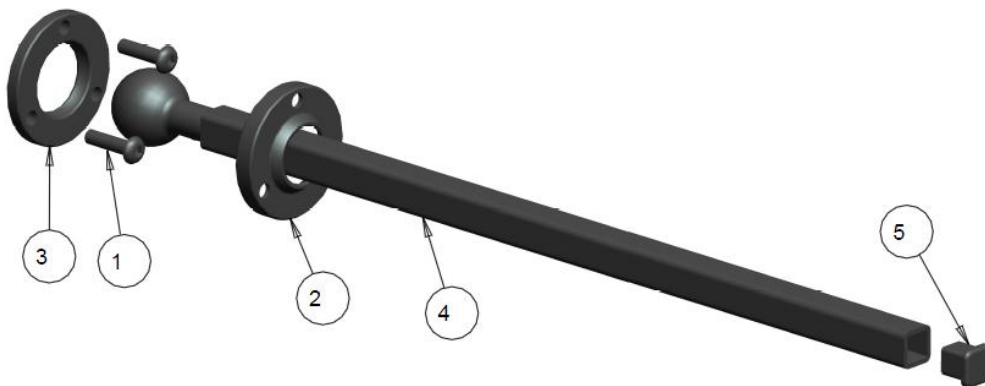

NOTES:

HEADREST HORIZONTAL TUBES

HEADREST FIXED HORIZONTAL TUBE

HEADREST ARTICULATED HORIZONTAL TUBE

HEADREST INFINITE HORIZONTAL TUBE

HEADREST FIXED HORIZONTAL TUBE TABLE

ITEM	QTY	NOTES	PART NO.	DESCRIPTION	PRICE/ UNIT
1	2		1000411	SCREW,SOC BUTTON HEAD 1/4-20 X 0.500	\$3.00
2	1		1000790	HORIZONTAL FIXED HEADREST WELDMENT	\$49.00
	1		1003047	HORIZONTAL FIXED HEADREST WELDMENT +4"	\$59.00
	1		1001208	KIT, HORIZONTAL FIXED HEADREST (ITEMS 1-2)	\$52.00
	1		1004365	KIT, HORIZONTAL FIXED HEADREST +4" (ITEMS 1-2)	\$62.00

NOTES:

HEADREST ARTICULATED HORIZONTAL TUBE TABLE

ITEM	QTY	NOTES	PART NO.	DESCRIPTION	PRICE/ UNIT
1	2		1000411	SCREW,SOC BUTTON HEAD 1/4-20 X 0.500	\$3.00
2	1		1001198	FACE PLATE, BALL SOCKET CLAMP	\$14.00
3	1		1001200	SPACER PLATE, BALL SOCKET CLAMP	\$12.00
4	3		1001203	SCREW, SOCKET HEAD CAP, 10-32NF X 5/8	\$3.00
5	1		1002533	BALL-JOINT, 1" DIA	\$25.00
6	1		1001210	HEADREST HORIZONTAL ARTICULATED WELDMENT	\$40.00
	1		1003980	HEADREST HORIZONTAL ARTICULATED +4" WELDMENT	\$50.00
	1		1003427	KIT, HORIZONTAL ARTICULATED HEADREST (ITEMS 1-6)	\$90.00
	1		1003996	KIT, HORIZONTAL ARTICULATED HEADREST +4" (ITEMS 1-6)	\$100.00