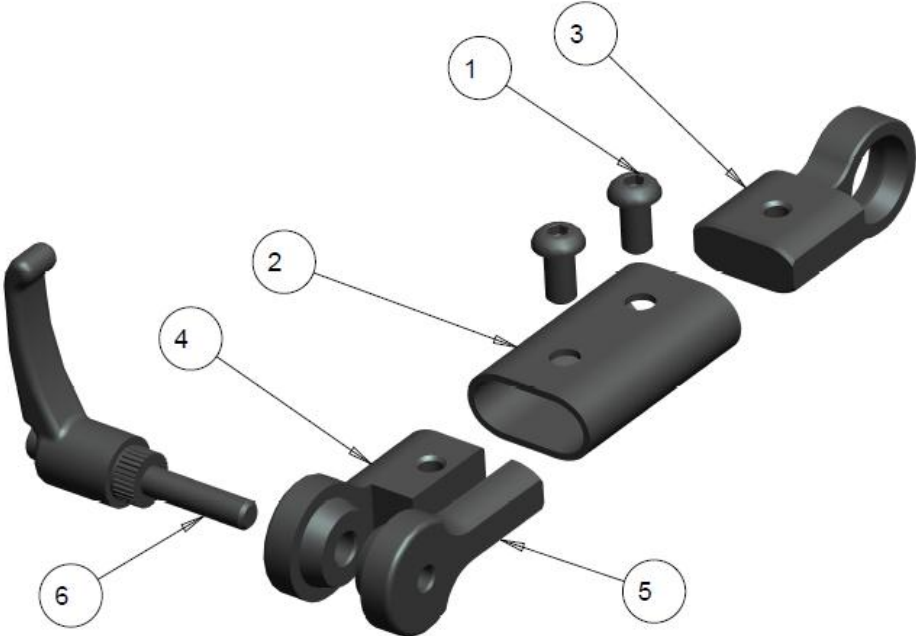

NOTES: A ONLY TO BE USED WITH INFINITE VERTICLE TUBE HARDWARE

LINKS HEADREST

LINKS HEADREST STRAIGHT VERTICLE TUBE

LINKS HEADREST STRAIGHT VERTICLE TUBE TABLE

ITEM	QTY	NOTES	PART NO.	DESCRIPTION	PRICE/ UNIT
1	2		1000411	SCREW,SOC BUTTON HEAD 1/4-20 X 0.500	\$3.00
2	1		1001199	HEADREST LOCKING COLLAR	\$12.00
3	1		1001214	SCREW, SET, SOC HD CUP POINT #10-32 X 3/16	\$2.00
4	1		1014048	VERTICLE OVAL TUBE LINKS WELD	\$44.00
5	1		1014268	BALL-JOINT, .687 DIA	\$32.00
6	2		1015360	1/4-20 RATCHET HANDLE	\$17.00
7	1		1015362	BALL JOINT HANDLE MAIN HOUSING RT	\$58.00
8	1		1015363	BALL JOINT HANDLE MAIN HOUSING LT	\$58.00
	1		1015361	KIT, LINKS STRAIGHT POST (ITEMS 1-8)	\$196.00

NOTES:

LINKS HEADREST CURVED VERTICLE TUBE

LINKS HEADREST CURVED VERTICLE TUBE TABLE

ITEM	QTY	NOTES	PART NO.	DESCRIPTION	PRICE/ UNIT
1	1		1001199	HEADREST LOCKING COLLAR	\$12.00
2	1		1001214	SCREW, SET, SOC HD CUP POINT #10-32 X 3/16	\$2.00
3	2		1001381	SOC HD SCREW 1/4-20 X 1.00	\$3.00
4	2		1015360	1/4-20 RATCHET HANDLE	\$17.00
5	1		1015362	BALL JOINT HANDLE MAIN HOUSING RT	\$58.00
6	1		1015363	BALL JOINT HANDLE MAIN HOUSING LT	\$58.00
7	1		1015445	CURVED VERTICLE OVAL TUBE LINKS	\$63.00
8	1		1015448	BALL-JOINT, .687 DIA (NOT THREADED)	\$32.00
	1		1015444	KIT, LINKS CURVED POST (ITEMS 1-8)	\$206.00

NOTES:

LINKS HEADREST BALL JOINT

LINKS HEADREST SINGLE LINK

LINKS HEADREST BALL JOINT TABLE

ITEM	QTY	NOTES	PART NO.	DESCRIPTION	PRICE/ UNIT
1	1		1001200	SPACER PLATE, BALL SOCKET CLAMP	\$12.00
2	3		1006241	SCREW, SOCKET HEAD CAP, 10-32NFX 3/4	\$3.00
3	1		1014042	COBRA BALL JOINT MACHINED	\$25.00
4	1		1014045	SLOTTED INSIDE PLATE- BALL JOINT	\$14.00
	1		1014044	KIT, LINKS BALL JOINT (ITEMS 1-4)	\$44.00